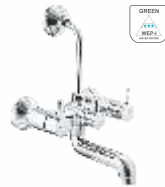

Wall mixer with
bend pipe for
overhead shower
F2013401 ₹ 7,170

Wall mixer with bend
pipe for overhead
shower with built-in
non return valve
F2013402 ₹ 7,470