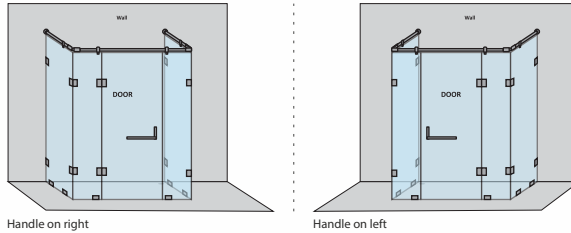

PODIUM-B - C SHAPE SHOWER PARTITION

4 Fixed Glass + 1 Door(with round/square shape stabilizer set & door Handle)					
Specification	Item Code	Width(mm)	Height(mm)	Round MRP(Rs.)	Square MRP(Rs.)
8mm Clear Glass, CP finish hw	SPCS8112AA	2800-3200	1950	59870	62860
8mm Clear Glass, CP finish hw	SPCS8112AB	3201-3600	1950	62730	67370
8mm Clear Glass, CP finish hw	SPCS8112AC	3601-4000	1950	66100	69410
8mm Clear Glass, CP finish hw	SPCS1112AA	2800-3200	1950	70380	73900
10mm Clear Glass, CP finish hw	SPCS1112AB	3201-3600	1950	73440	77110
10mm Clear Glass, CP finish hw	SPCS1112AC	3601-4000	1950	76500	80330