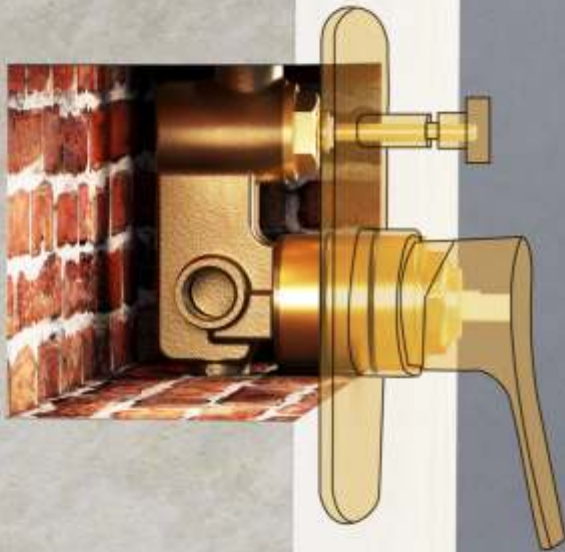

**F2002163**  
2 - Way bib cock with  
single handle and wall flange  
₹ 1,700

HIGH FLOW CONCEALED BODY

**F403031**

CONCEALED PARTS

**F4010103**  
 Concealed body for single lever concealed diverter system consisting of 35 mm cartridge with button Assembly, Cartridge Sleeve (but without operating lever, wall flange and tip ton knob)  
**₹ 3,660**  
 (Suitable for F1005701, F1099702, F1099701, F1014701, F1014702)