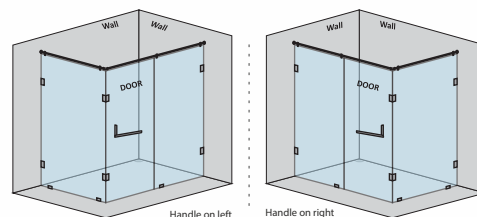

CAPTIVATE-G - L SHAPE SHOWER PARTITION

CAPTIVATE-B - L SHAPE SHOWER PARTITION

2 Fixed Glass + 1 Door(on glass)(with Round/square shape stabilizer rod set & door Handle)					
Specification	Item Code	Width(mm)	Height(mm)	Round MRP(Rs.)	Square MRP(Rs.)
8mm Clear Glass, CP finish hw	SPLS8308AA	1800-2000	1950	38250	40160
8mm Clear Glass, CP finish hw	SPLS8308AB	2001-2400	1950	41310	43380
8mm Clear Glass, CP finish hw	SPLS8308AC	2401-2500	1950	45390	47660
8mm Clear Glass, CP finish hw	SPLS8308AD	2801-3000	1950	50490	53010
10mm Clear Glass, CP finish hw	SPLS1308AA	1800-2000	1950	44680	46910
10mm Clear Glass, CP finish hw	SPLS1308AB	2001-2400	1950	49160	51620
10mm Clear Glass, CP finish hw	SPLS1308AC	2401-2500	1950	53860	56550
10mm Clear Glass, CP finish hw	SPLS1308AD	2801-3000	1950	58000	60900